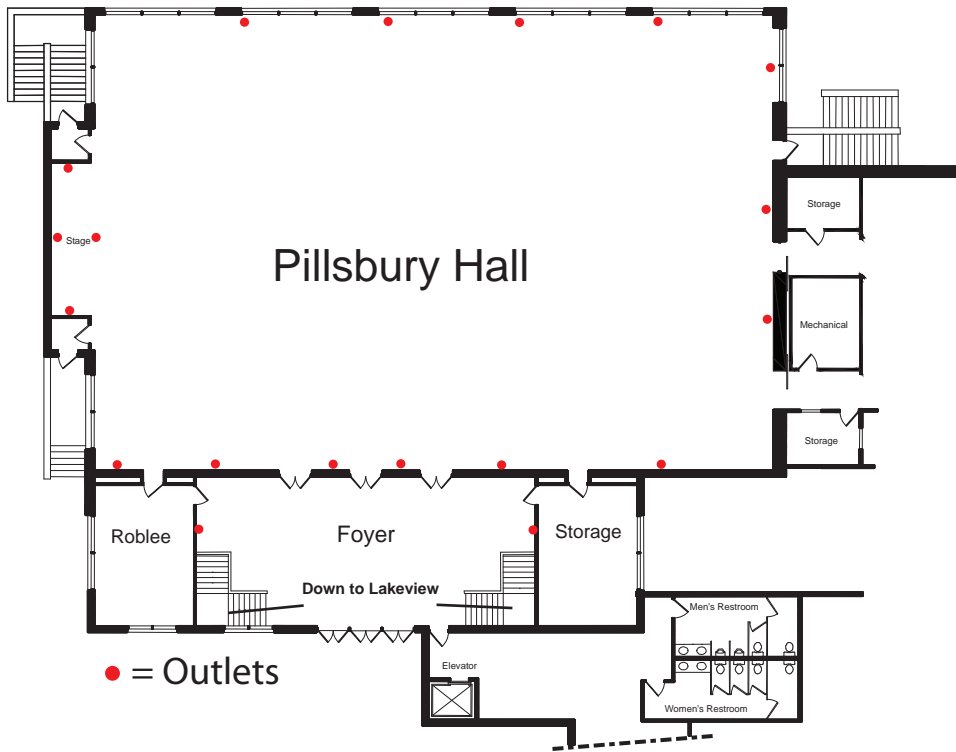

**GREEN LAKE
CONFERENCE CENTER**
WWW.GLCC.ORG
W2511 State Road 23
Green Lake, WI 54941
(920) 294-3323

Pillsbury Hall & Staughton Hall

Pillsbury Hall and Staughton Hall Meeting Rooms

Pillsbury Square Footage including pre-event space: 8,946

Lakeview Square Footage including pre-event space: 8,946

Total Square Footage including pre-event space: 18,229

Name; L' x W' Room can be divided**	Square footage	Ceiling Height	Theater	Seminar	Rounds	Class room	Circle	Hollow Square
Pillsbury Hall 109' x 73'	7,957	14'	900	600	400	160	100	96
Pillsbury Hall Foyer 43' x 23'	989	11.6'						
Staughton Hall 109' x 73'	7,957	10.8'	500	270	180	72	45	45
Staughton Hall Foyer 43' x 23'	989	11'						
Roblee 23' x 15'	345	10.8'	25	16	16	12	20	14