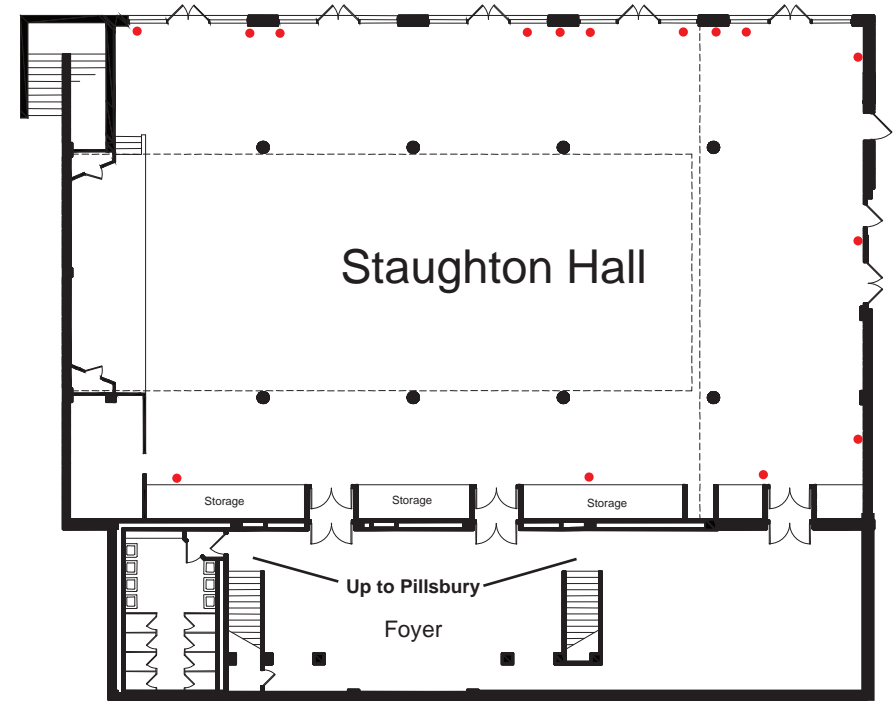

**GREEN LAKE
CONFERENCE CENTER**
WWW.GLCC.ORG
W2511 State Road 23
Green Lake, WI 54941
(920) 294-3323

Pillsbury Hall & Staughton Hall

Pillsbury Hall and Staughton Hall Meeting Rooms

Pillsbury Square Footage including pre-event space: 8,946

Lakeview Square Footage including pre-event space: 8,946

Total Square Footage including pre-event space: 18,229

Name; L' x W' Room can be divided**	Square footage	Ceiling Height	Theater	Seminar	Rounds	Class room	Circle	Hollow Square
Pillsbury Hall 109' x 73'	7,957	14'	900	600	400	160	100	96
Pillsbury Hall Foyer 43' x 23'	989	11.6'						
Staughton Hall 109' x 73'	7,957	10.8'	500	270	180	72	45	45
Staughton Hall Foyer 43' x 23'	989	11'						
Roblee 23' x 15'	345	10.8'	25	16	16	12	20	14